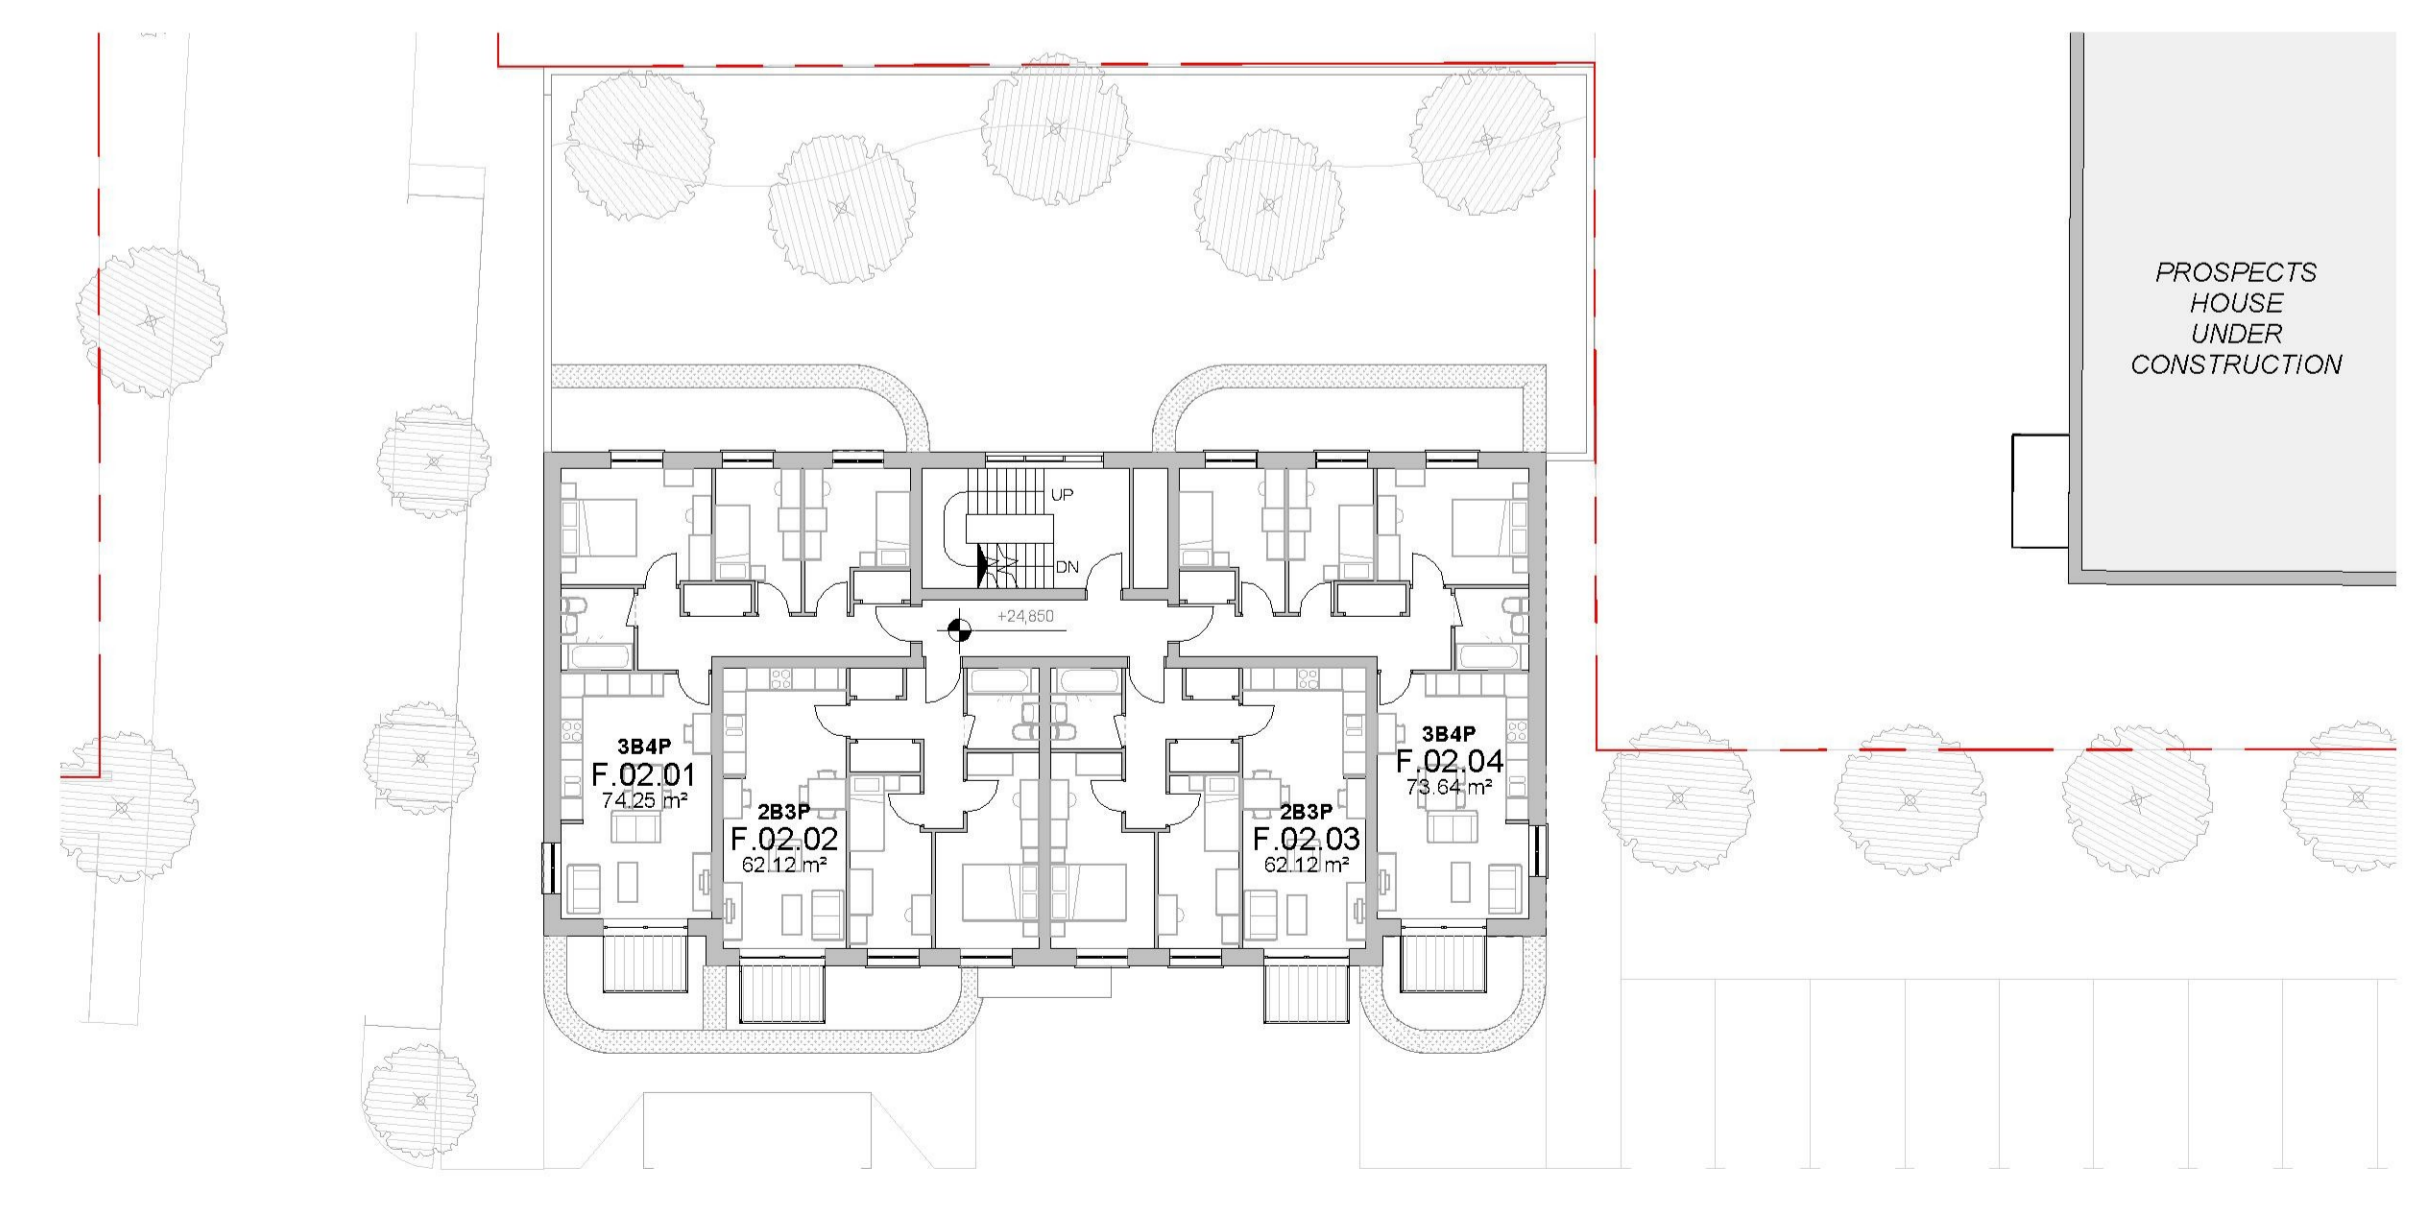

1 Level 0
1:200 +18.500 AOD

2 Level 1
1:200 +21.500 AOD

4 Level 3
1:200 +27.500 AOD

3 Level 2
1:200 +24.500 AOD

5 Level 4
1:200 +30.850 AOD

Rev: P01 Date: 13.09.2019 Drw: FD Chk: SG
Planning Issue

Do not scale off this drawing
Report all errors and omissions to the Architect
Dimensions to be checked on site
Plot date: 14/09/2019 14:46:51

Client:
Southend United FC

Project:
Roots Hall - Southend on sea

Title:
Building F Plans

Drawing status:
For Planning