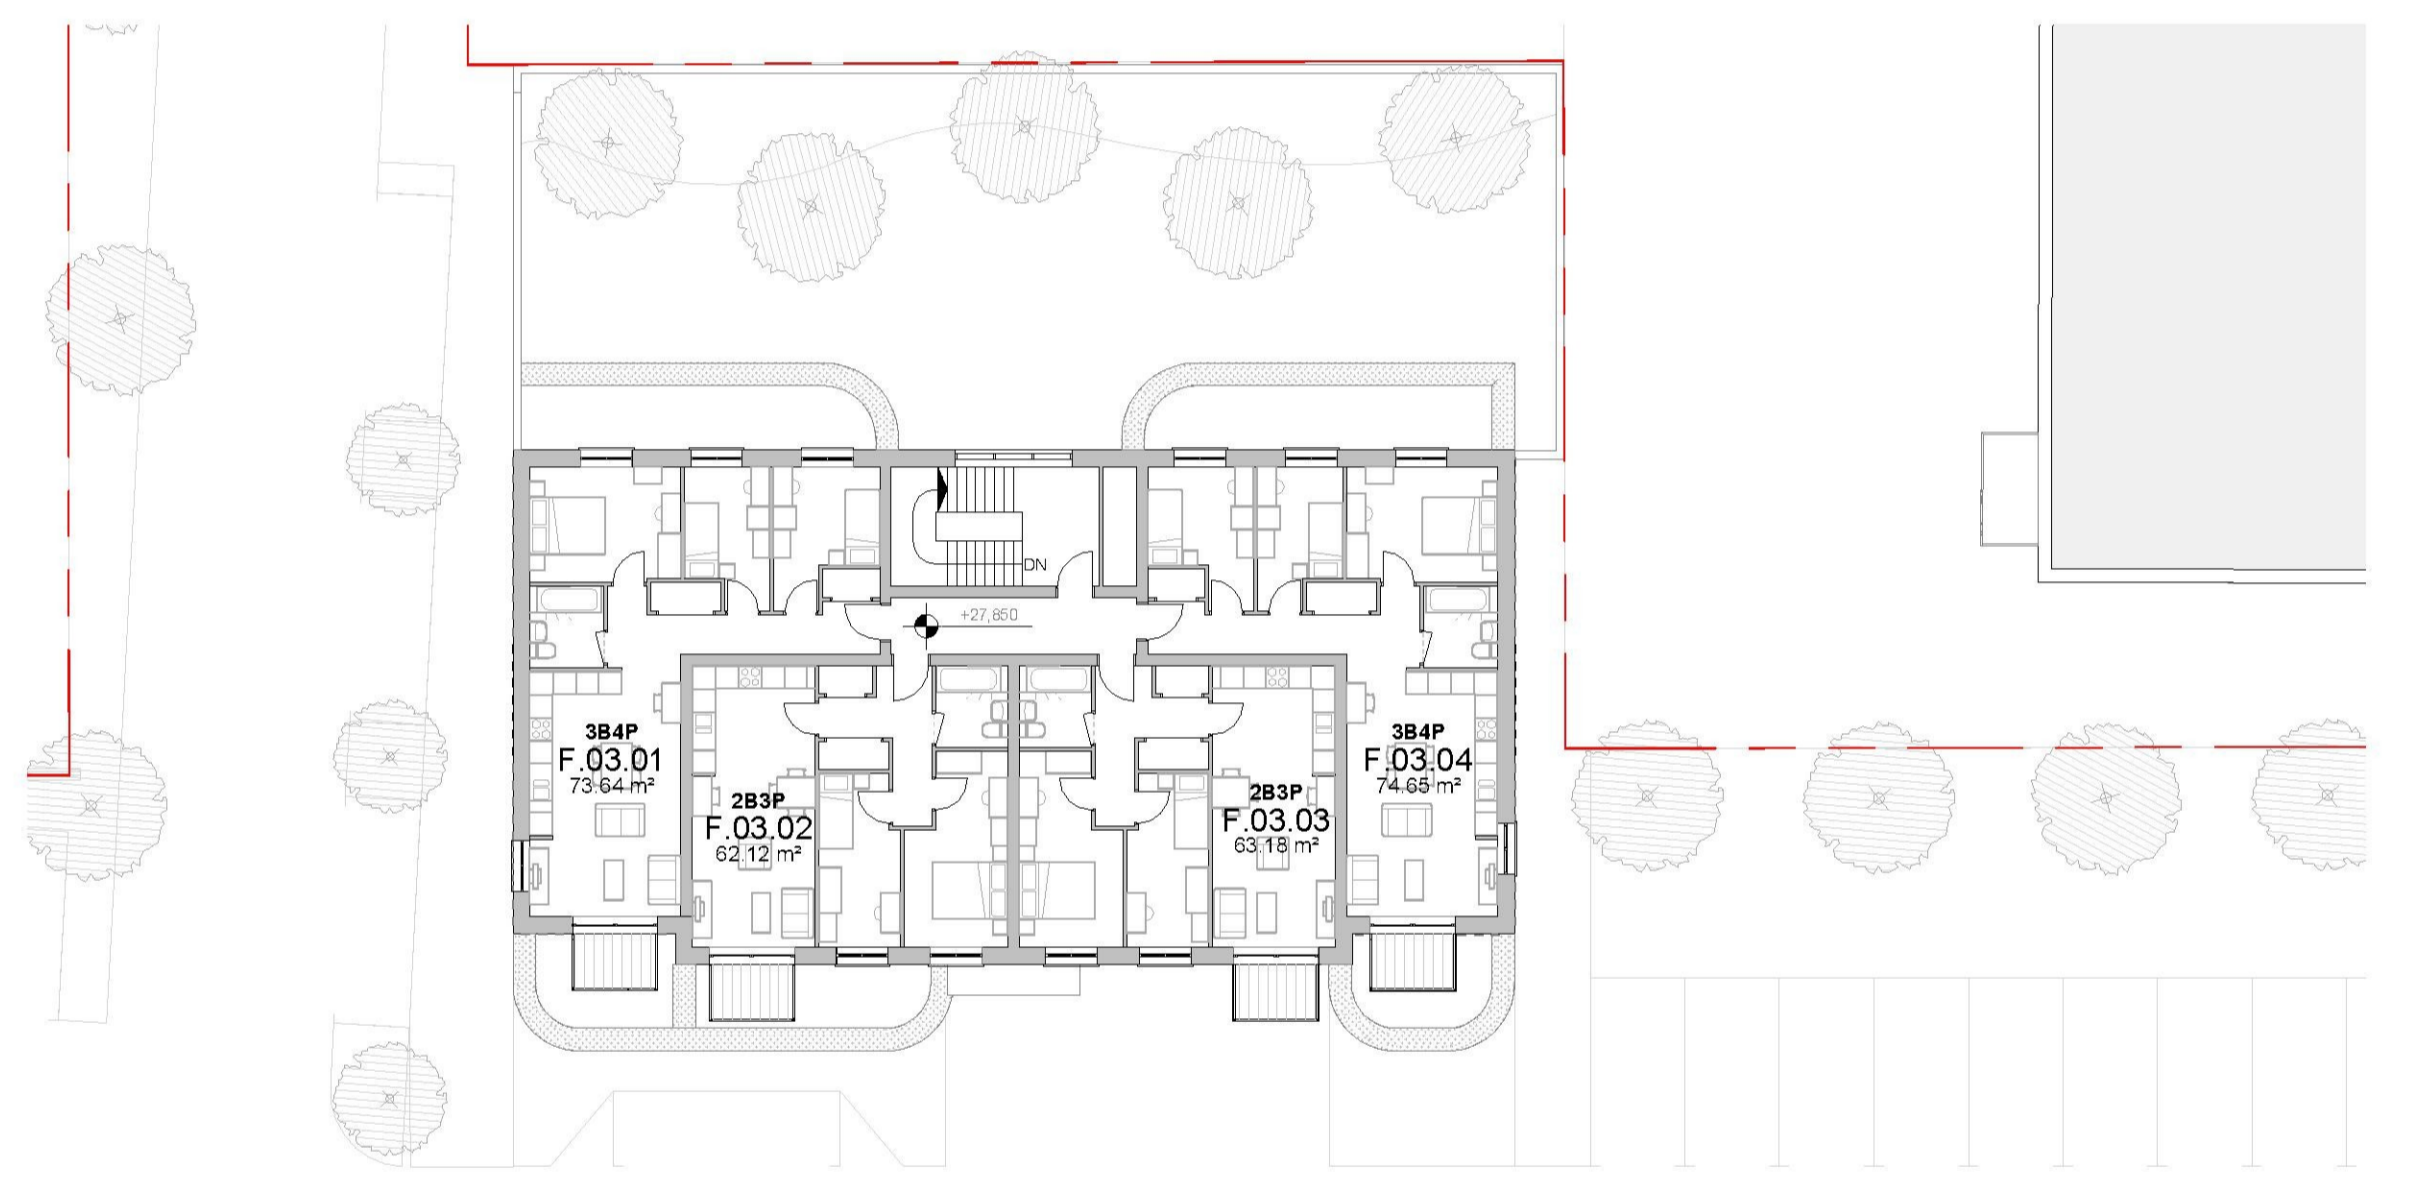

1 Level 0
1:200 +18.500 AOD

2 Level 1
1:200 +21.500 AOD

4 Level 3
1:200 +27.500 AOD

3 Level 2
1:200 +24.500 AOD

5 Level 4
1:200 +30.850 AOD

Rev: P01 Date: 13.09.2019 Drw: FD Chk: SG
Planning Issue

Do not scale off this drawing
Report all errors and omissions to the Architect
Dimensions to be checked on site
Plot date: 14/09/2019 14:46:51

Client:
Southend United FC

Project:
Roots Hall - Southend on sea

Title:
Building F Plans

Drawing status:
For Planning