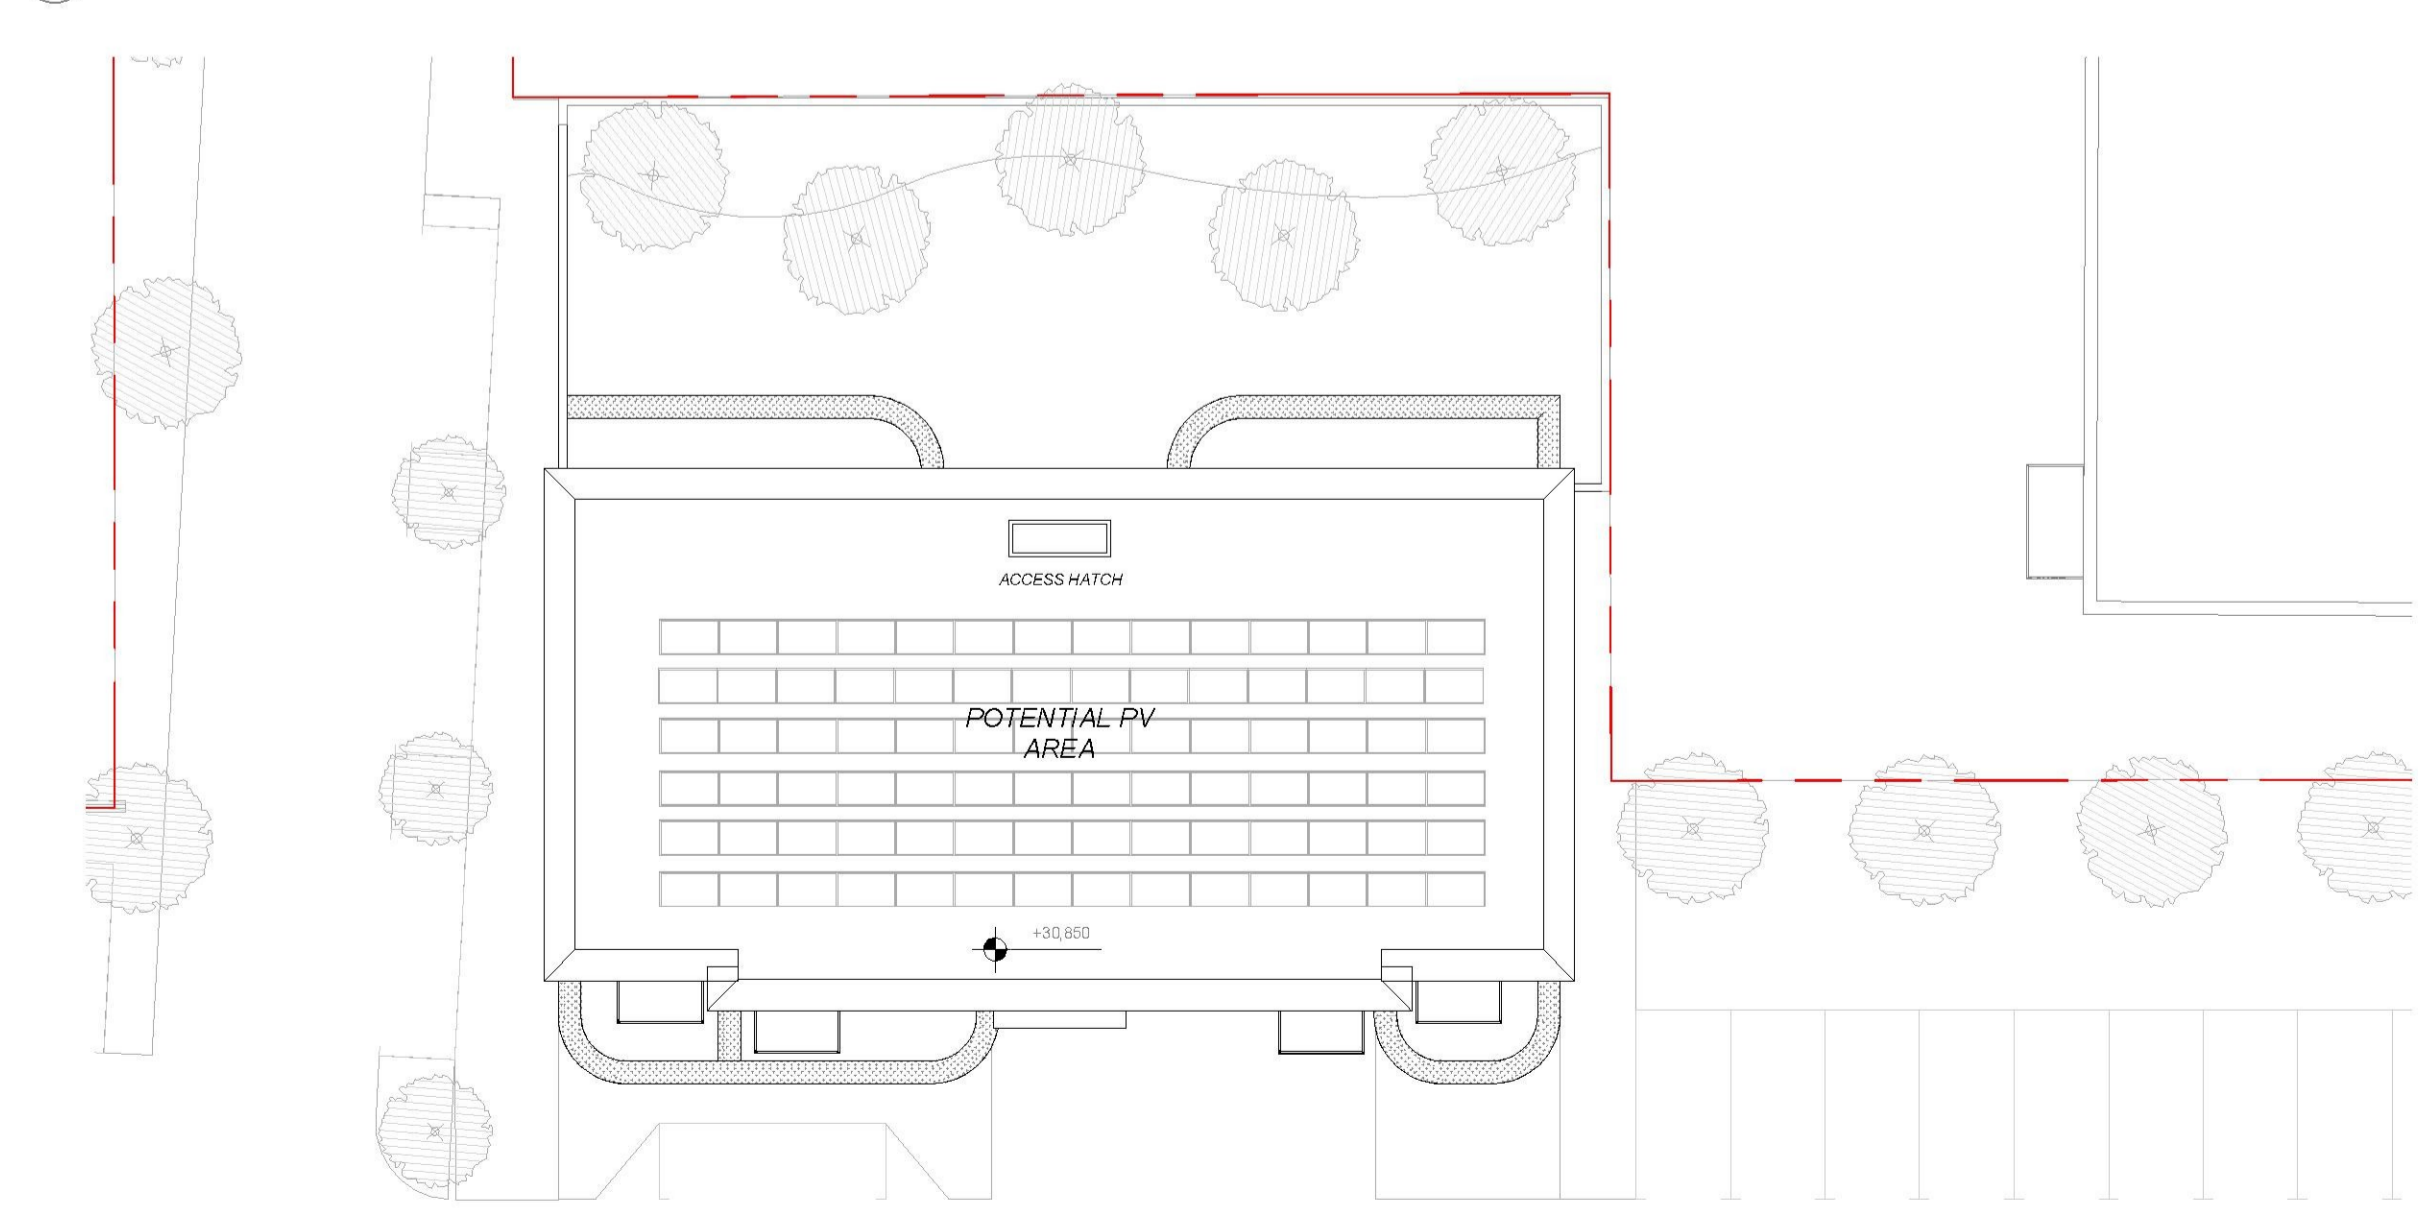

1 Level 0
1:200 +18.500 AOD

2 Level 1
1:200 +21.500 AOD

4 Level 3
1:200 +27.500 AOD

3 Level 2
1:200 +24.500 AOD

5 Level 4
1:200 +30.850 AOD

Rev: P01 Date: 13.09.2019 Drw: FD Chk: SG
Planning Issue

Do not scale off this drawing
Report all errors and omissions to the Architect
Dimensions to be checked on site
Plot date: 14/09/2019 14:46:51

Client:
Southend United FC

Project:
Roots Hall - Southend on sea

Title:
Building F Plans

Drawing status:
For Planning