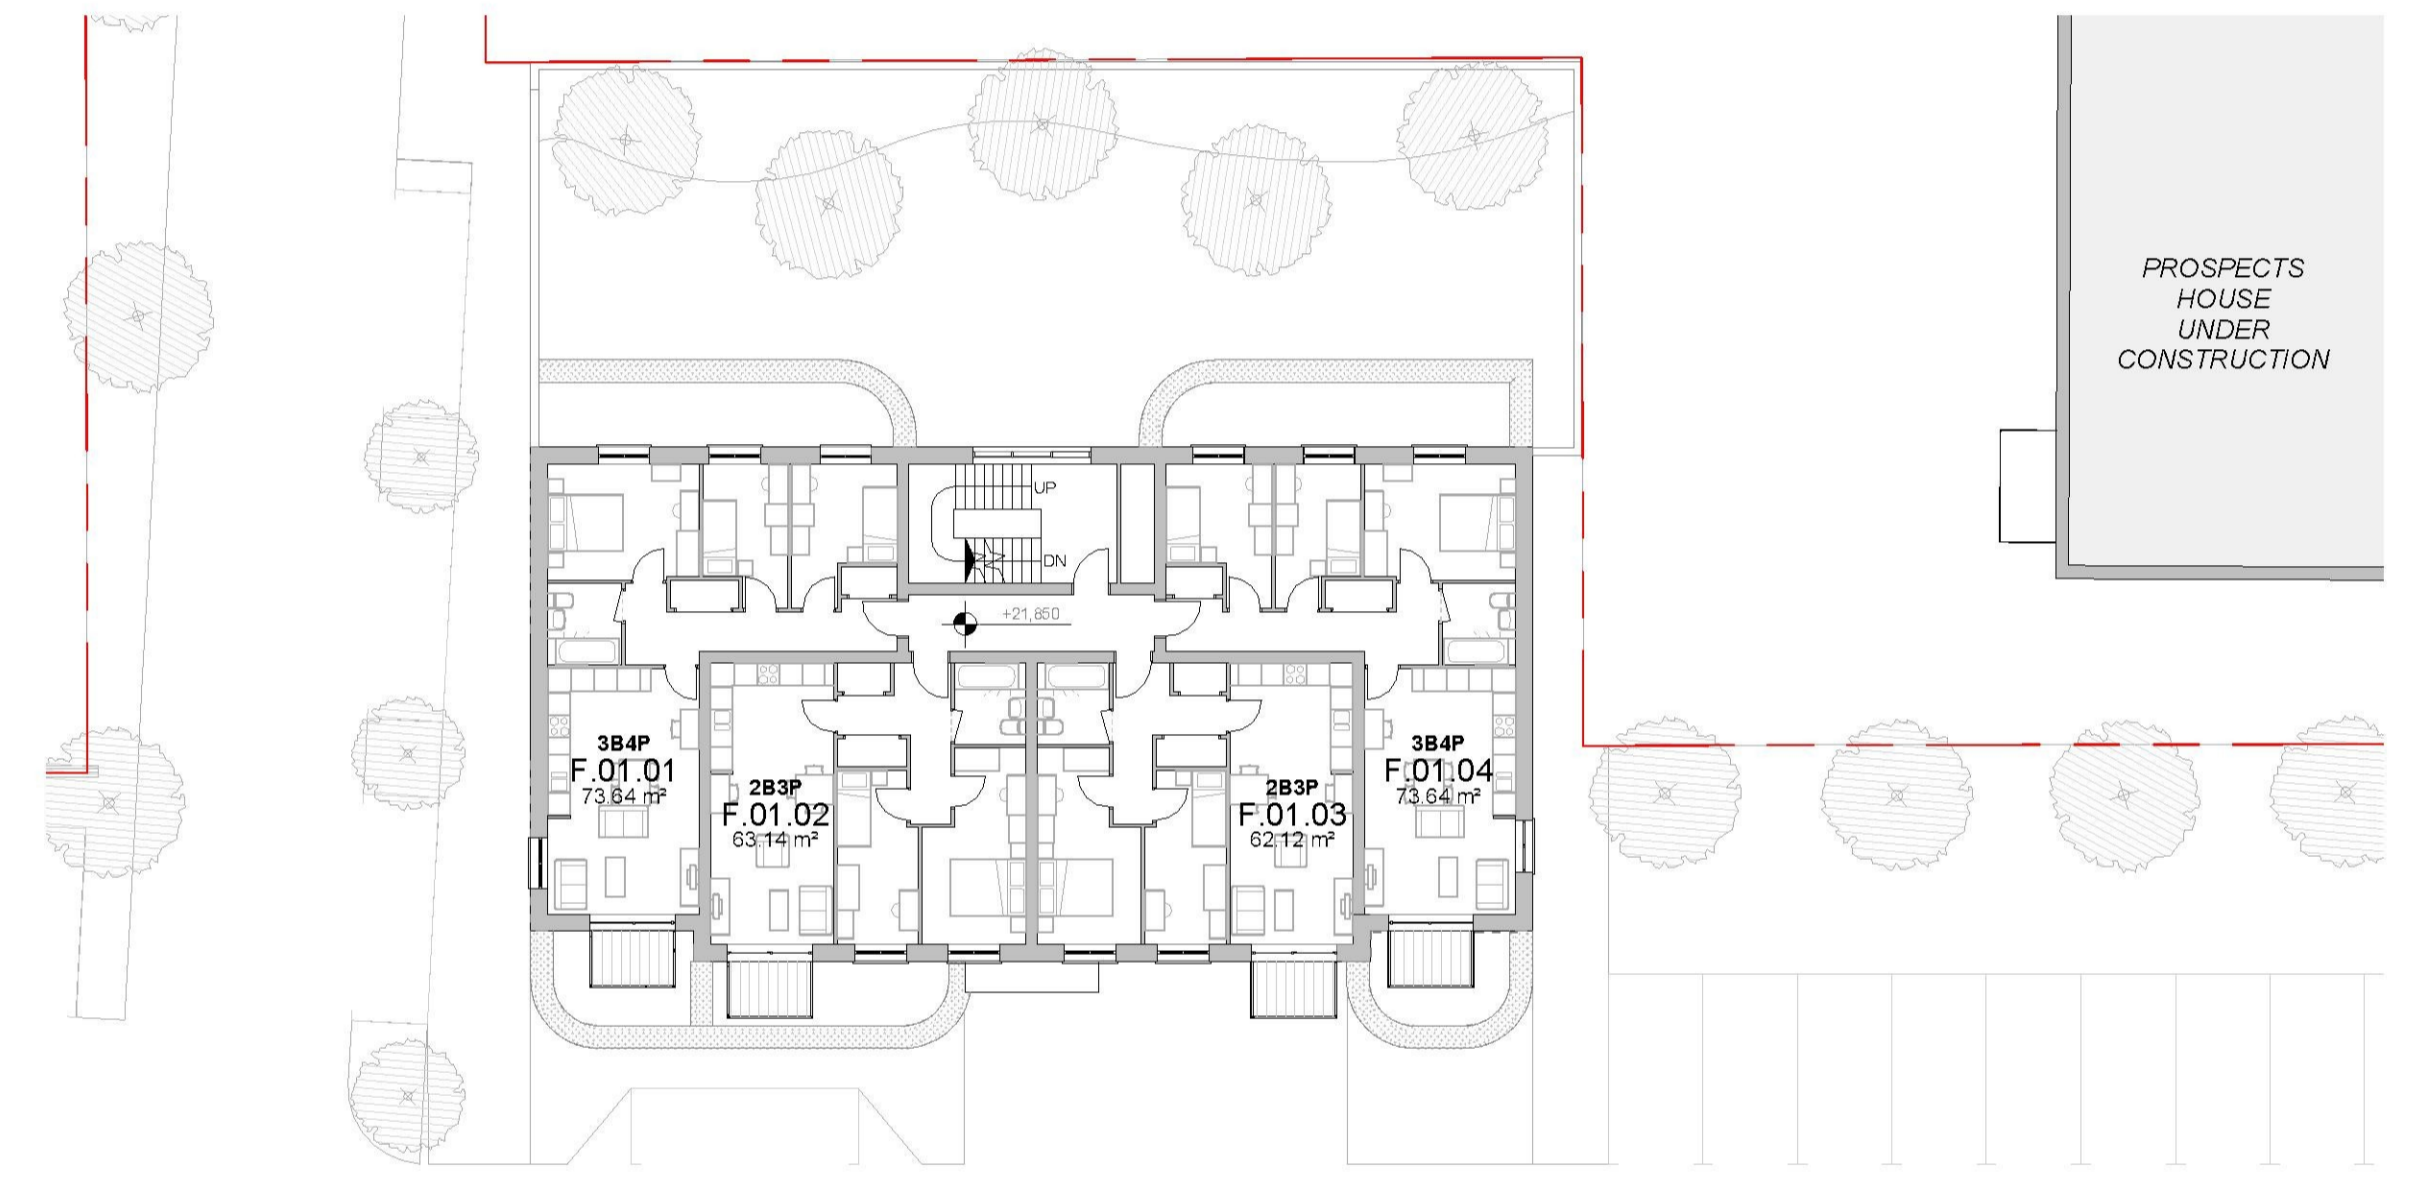

1 Level 0
1:200 +18.500 AOD

2 Level 1
1:200 +21.500 AOD

4 Level 3
1:200 +27.500 AOD

3 Level 2
1:200 +24.500 AOD

5 Level 4
1:200 +30.850 AOD

Rev: P01 Date: 13.09.2019 Drw: FD Chk: SG
Planning Issue

Do not scale off this drawing
Report all errors and omissions to the Architect
Dimensions to be checked on site
Plot date: 14/09/2019 14:46:51

Client:
Southend United FC

Project:
Roots Hall - Southend on sea

Title:
Building F Plans

Drawing status:
For Planning